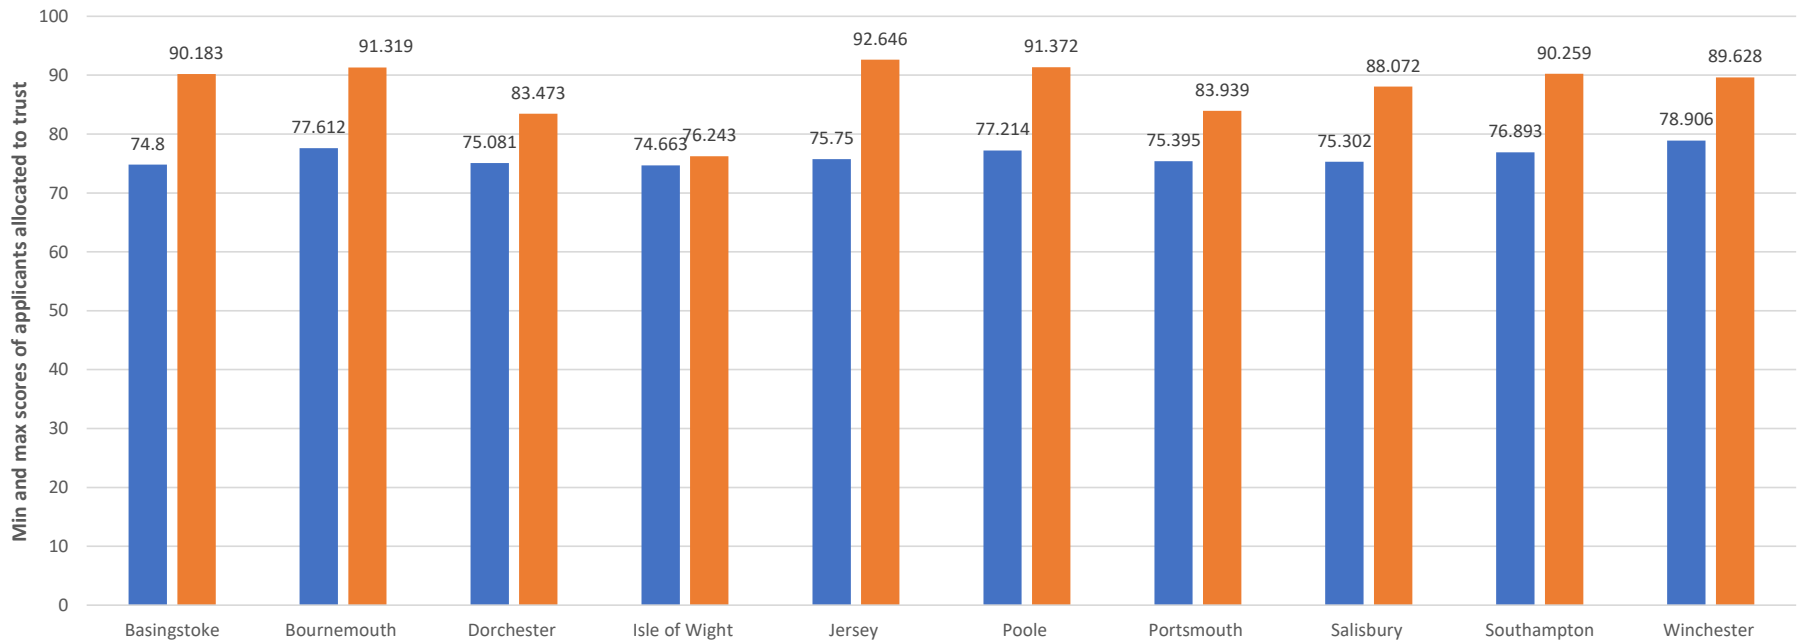

**Wessex Foundation School  
Applicant Total Scores & Allocated Trust  
F1 August 2020**

**Allocated Trust**

Primary allocation list only. Does not include reserve list.  
Includes programmes where the F2 year is in a different Trust  
Does not include Academic FP allocations or Special Circumstances allocations